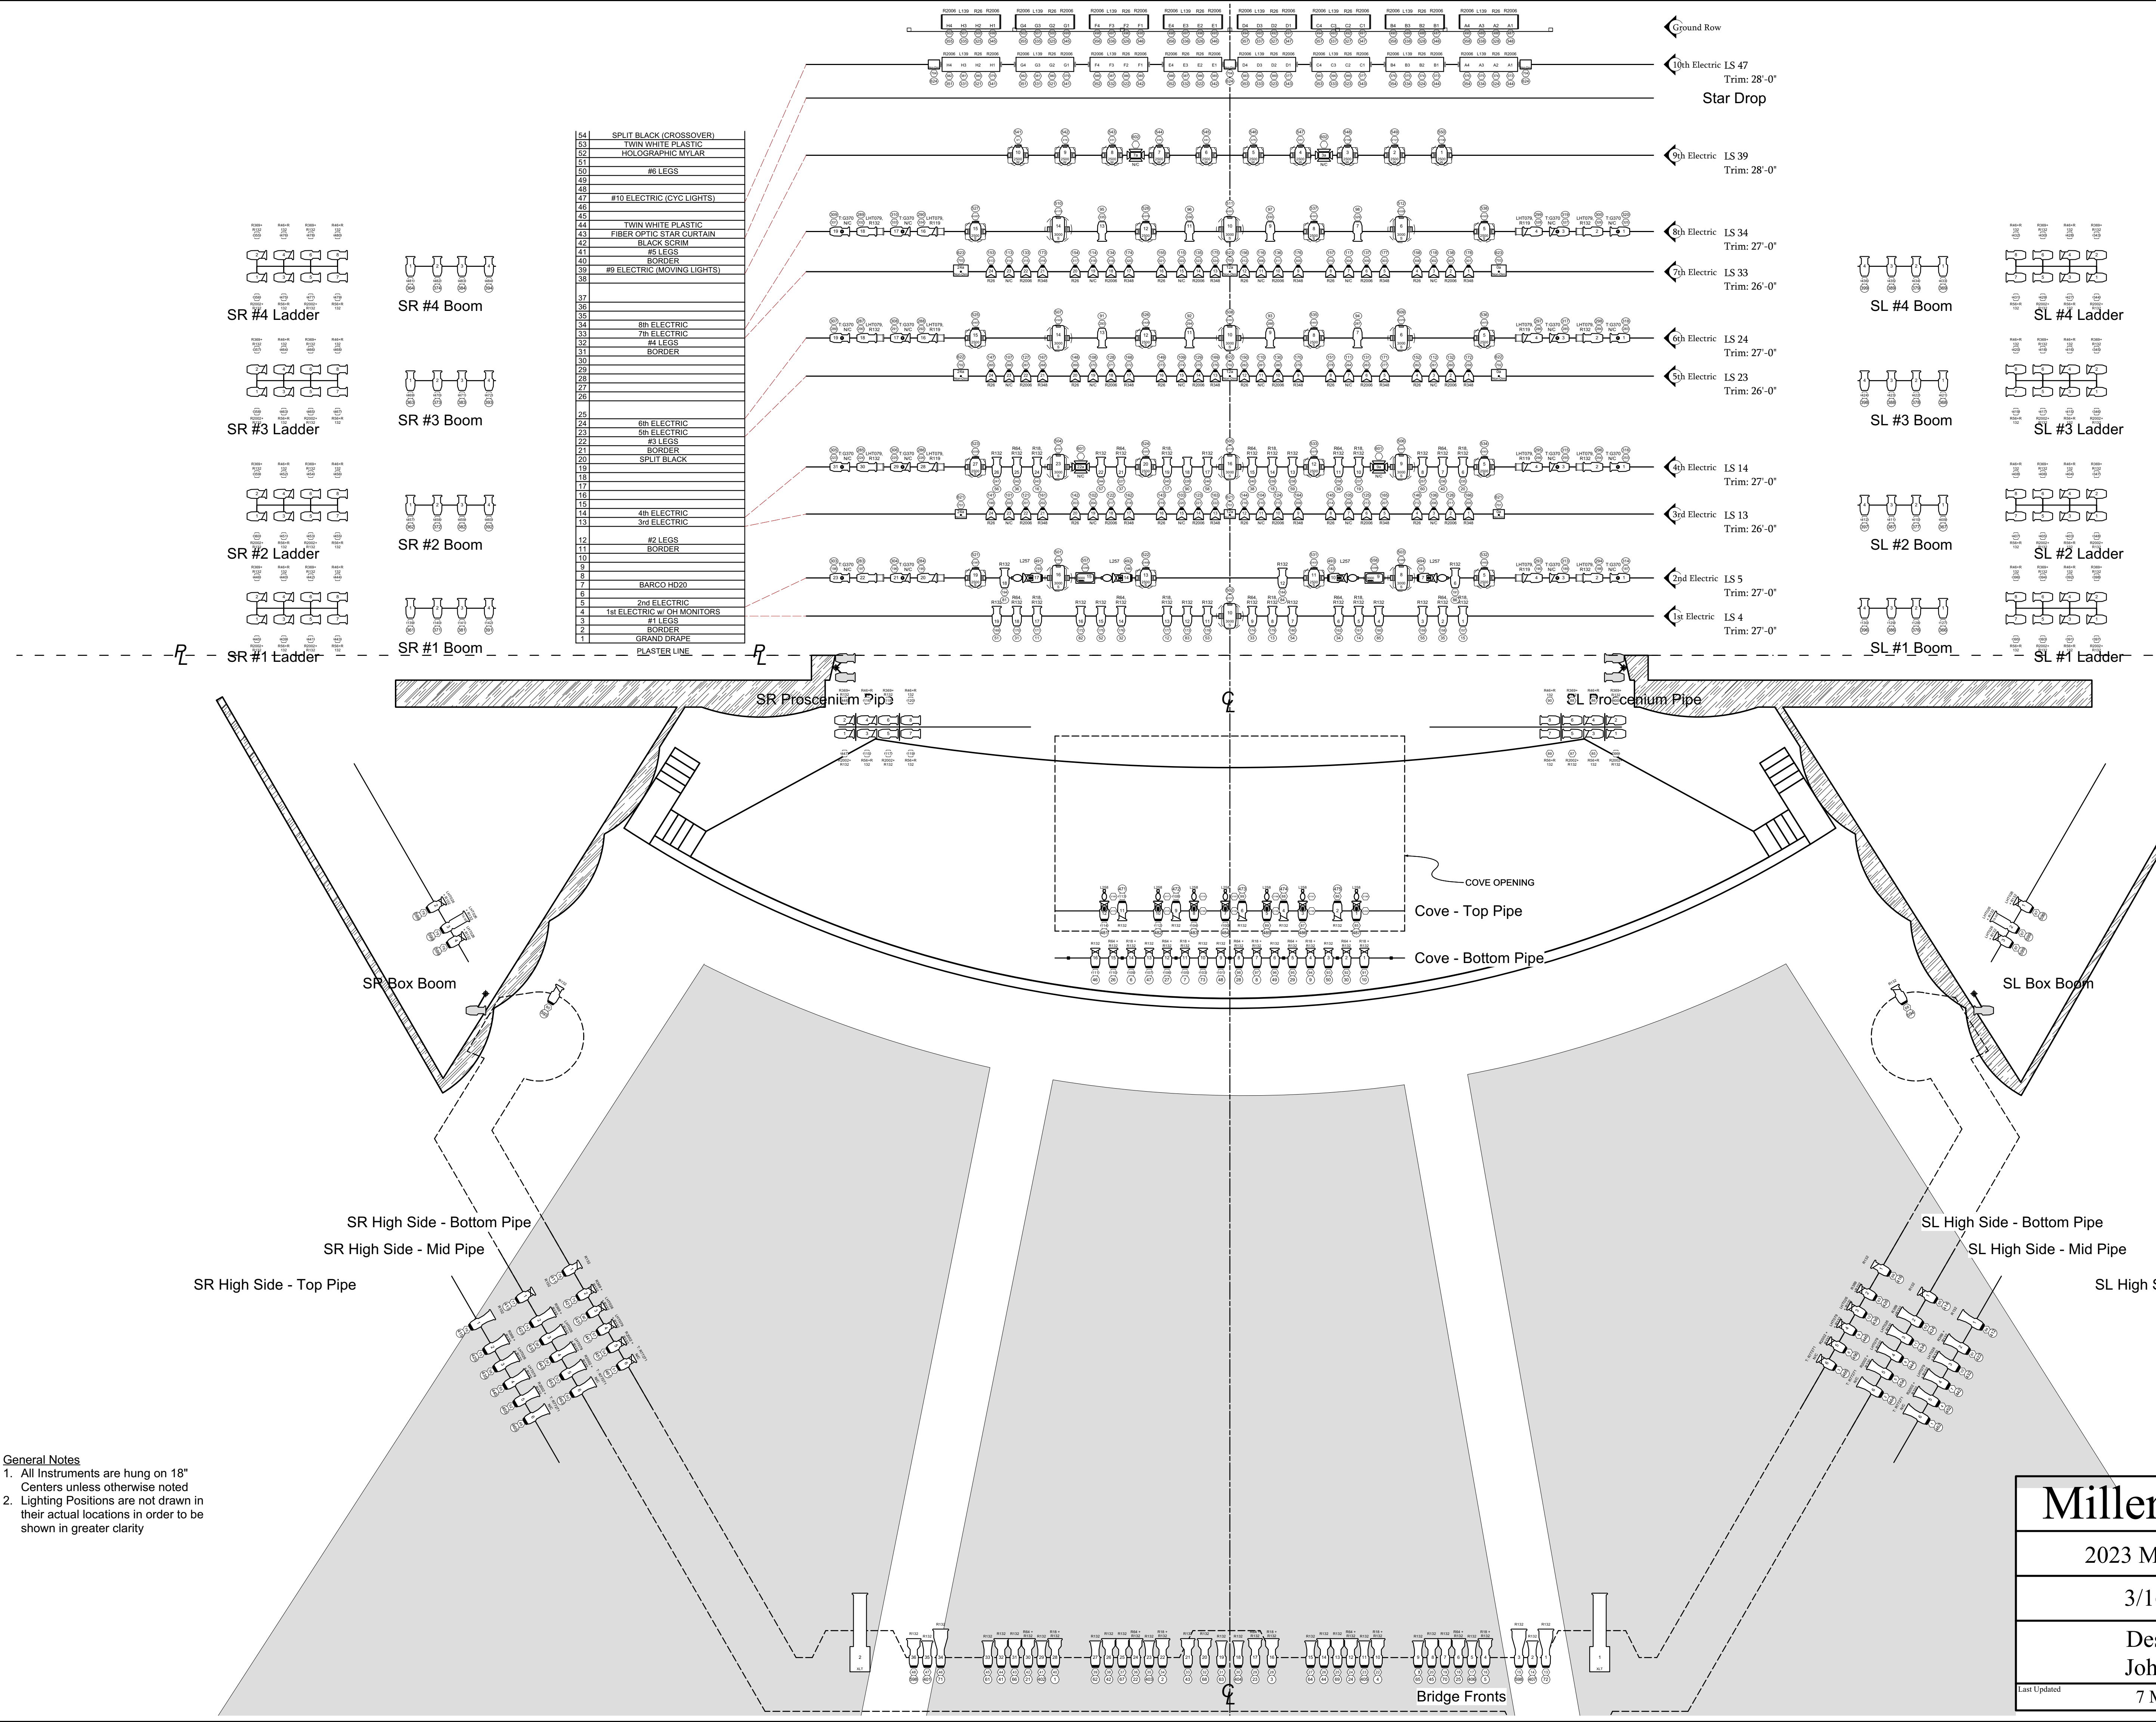

Symbol Key

- Moving Light**
- VariLite VL3000 Spot @ 1.2kw
 - VariLite VL2500 Spot @ 700w
 - VariLite VL2500 Wash @ 700w

- Light**
- ETC Source-4 05° @ 750w
 - ETC Source-4 10° @ 750w
 - ETC Source-4 14° @ 750w
 - ETC Source-4 19° @ 750w
 - ETC Source 4 26° @ 750w
 - ETC Source 4 26° @ 575w
 - ETC Source-4 36° @ 575w
 - ETC Source 4 PAR (WFL) @ 750w
 - Selecon Aurora 4 Cell Cyc @ 1kw
 - Selecon Aurora 4 Cell Groundrow @ 1kw
 - Lycian XLT Follow Spot @ 2kw

- Worklights**
- Altman Q-Lite @ 500w
 - Assign COB LED @ 100w

- Device**
- Martin Atomic 3000 DMX Strobe @ 3kw

- Accessory**
- Rosco I-Cue Intelligent Mirror @ 17w
 - City Theatrical DMX Iris for Source 4 @ 6w

- Static Accessory**
- 6.25" Color Extender

54	SPLIT BLACK (CROSSOVER)
53	TWIN WHITE PLASTIC
52	HOLOGRAPHIC MYLAR
51	#6 LEGS
50	
49	
48	
47	#10 ELECTRIC (CYC LIGHTS)
46	
45	
44	TWIN WHITE PLASTIC
43	FIBER OPTIC STAR CURTAIN
42	BLACK SCRIM
41	#5 LEGS
40	BORDER
39	#9 ELECTRIC (MOVING LIGHTS)
38	
37	
36	
35	
34	8th ELECTRIC
33	7th ELECTRIC
32	#4 LEGS
31	BORDER
30	
29	
28	
27	
26	
25	
24	6th ELECTRIC
23	5th ELECTRIC
22	#3 LEGS
21	BORDER
20	SPLIT BLACK
19	
18	
17	
16	
15	4th ELECTRIC
14	3rd ELECTRIC
13	#2 LEGS
12	BORDER
11	
10	
9	
8	BARCO HD20
7	
6	
5	2nd ELECTRIC
4	1st ELECTRIC w/ OH MONITORS
3	BORDER
2	
1	GRAND DRAPE

General Notes
 1. All Instruments are hung on 18" Centers unless otherwise noted
 2. Lighting Positions are not drawn in their actual locations in order to be shown in greater clarity

Miller Outdoor Theatre		Plate 1 of 1
2023 Miller Rep Plot		
3/16" = 1'-0"		
Designed by John Smetak		
7 March 2023		